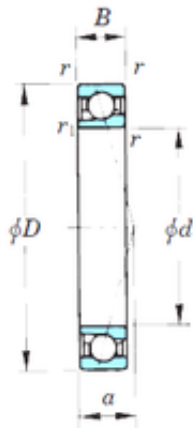

ALL TYPES BEARINGS BUSINESS CO.,LTD.

45 mm x 68 mm x 12 mm KOYO 7909CPA
angular contact ball bearings

Bearing No. 7909CPA

Size	45x68x12 mm
Bore Diameter	45 mm
Outer Diameter	68 mm
Width	12 mm
d	45 mm
D	68 mm
B	12 mm
C	12 mm
Angle (°)	15 °
a	13,6 mm
r min.	0,6 mm
r1 min.	0,3 mm
Weight	0,127 Kg
Basic dynamic load rating (C)	16,6 kN
Basic static load rating (C0)	14,1 kN
(Grease) Lubrication Speed	17 000 r/min
(Oil) Lubrication Speed	26 000 r/min

7909CPA Bearing 2D drawings and 3D CAD models