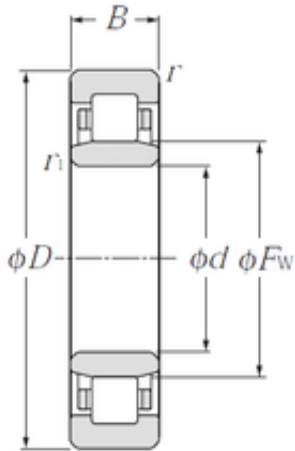

ALL TYPES BEARINGS BUSINESS CO.,LTD.

260 mm x 540 mm x 165 mm NTN NU2352
cylindrical roller bearings

Bearing No. NU2352

Size	260x540x165 mm
Bore Diameter	260 mm
Outer Diameter	540 mm
Width	165 mm
d	260 mm
Fw	336 mm
D	540 mm
B	165 mm
C	165 mm
r min.	6 mm
r1 min.	6 mm
Weight	182 Kg
Basic dynamic load rating (C)	2 340 kN
Basic static load rating (C0)	3 600 kN
(Grease) Lubrication Speed	1 000 r/min

NU2352 Bearing 2D drawings and 3D CAD models