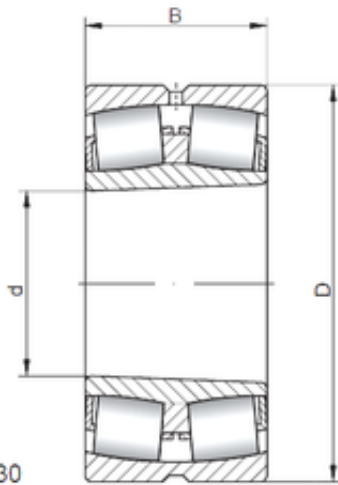

ALL TYPES BEARINGS BUSINESS CO.,LTD.

220 mm x 460 mm x 145 mm Loyal 22344
KCW33 spherical roller bearings

Bearing No. 22344 KCW33

Size	220x460x145 mm
Bore Diameter	220 mm
Outer Diameter	460 mm
Width	145 mm
d	220 mm
D	460 mm
B	145 mm
C	145 mm
Weight	117 Kg
Basic dynamic load rating (C)	2350 kN
Basic static load rating (C0)	3450 kN
(Grease) Lubrication Speed	750 r/min

22344 KCW33 Bearing 2D drawings and 3D CAD models