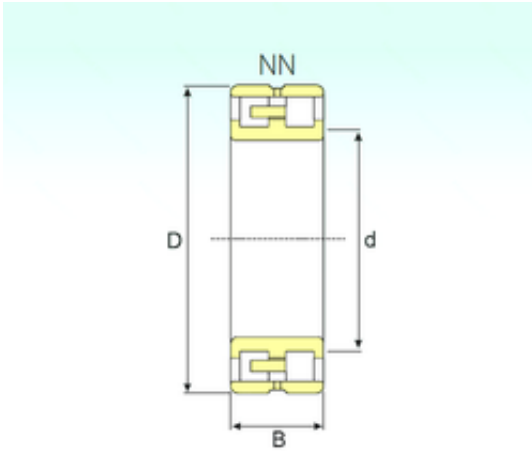

ALL TYPES BEARINGS BUSINESS CO.,LTD.

170 mm x 260 mm x 67 mm ISB NN 3034
SPW33 cylindrical roller bearings

Bearing No. NN 3034 SPW33

Size	170x260x67 mm
Bore Diameter	170 mm
Outer Diameter	260 mm
Width	67 mm
d	170 mm
D	260 mm
B	67 mm
C	67 mm
Weight	12,0 Kg
Basic dynamic load rating (C)	447,86 kN
Basic static load rating (C0)	784 kN
(Grease) Lubrication Speed	3104 r/min

NN 3034 SPW33 Bearing 2D drawings and 3D CAD models