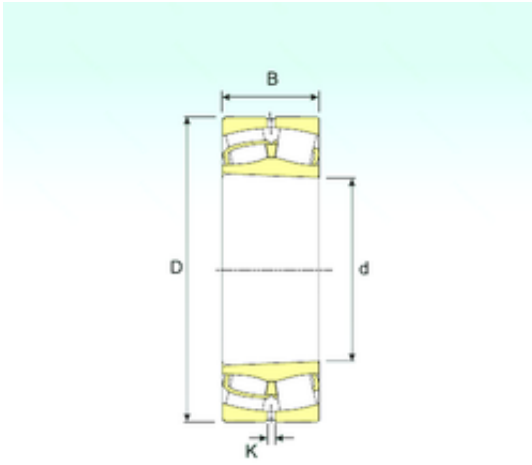

ALL TYPES BEARINGS BUSINESS CO.,LTD.

170 mm x 260 mm x 67 mm ISB 23034 K
spherical roller bearings

Bearing No. 23034 K

Size	170x260x67 mm
Bore Diameter	170 mm
Outer Diameter	260 mm
Width	67 mm
d	170 mm
D	260 mm
B	67 mm
C	67 mm
K	6 mm
Weight	13 Kg
Basic dynamic load rating (C)	696 kN
Basic static load rating (C0)	1039 kN
(Grease) Lubrication Speed	2142 r/min

23034 K Bearing 2D drawings and 3D CAD models