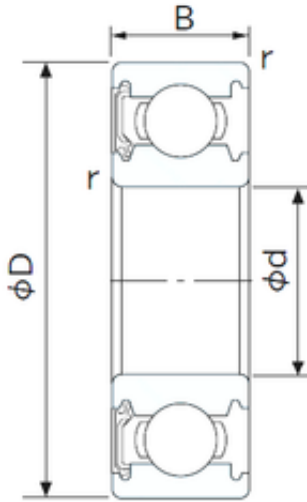

ALL TYPES BEARINGS BUSINESS CO.,LTD.

170 mm x 230 mm x 28 mm CYSD 6934-RS
deep groove ball bearings

Bearing No. 6934-RS

Size	170x230x28 mm
Bore Diameter	170 mm
Outer Diameter	230 mm
Width	28 mm
d	170 mm
D	230 mm
B	28 mm
C	28 mm
r min.	2 mm
Weight	3,34 Kg
Basic dynamic load rating (C)	86 kN

6934-RS Bearing 2D drawings and 3D CAD models