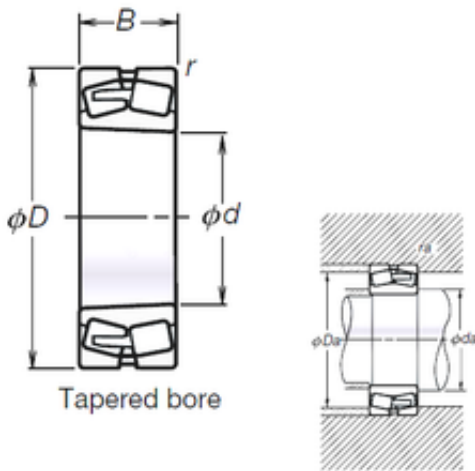

# ALL TYPES BEARINGS BUSINESS CO.,LTD.

160 mm x 290 mm x 80 mm NSK  
TL22232CDKE4 spherical roller bearings

Bearing No. TL22232CDKE4

Size	160x290x80 mm
Bore Diameter	160 mm
Outer Diameter	290 mm
Width	80 mm
d	160 mm
D	290 mm
B	80 mm
C	80 mm
r min.	3 mm
da min.	174 mm
da max	190 mm
Da min	276 mm
Da max.	255 mm
ra max.	2,5 mm
Weight	23,1 Kg
Basic dynamic load rating (C)	910 kN
Basic static load rating (C0)	1320 kN
(Grease) Lubrication Speed	1 200 r/min
(Oil) Lubrication Speed	1 500 r/min
Calculation factor (e)	0,26
Calculation factor (Y0)	2,5
Calculation factor (Y2)	3,8

TL22232CDKE4 Bearing 2D drawings and 3D CAD models