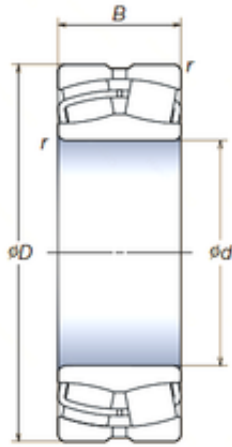

ALL TYPES BEARINGS BUSINESS CO.,LTD.

160 mm x 290 mm x 80 mm NSK
22232SWRCDg2E4 spherical roller bearings

Bearing No. 22232SWRCDg2E4

Size	160x290x80 mm
Bore Diameter	160 mm
Outer Diameter	290 mm
Width	80 mm
d	160 mm
D	290 mm
B	80 mm
C	80 mm
r min.	3 mm
Basic dynamic load rating (C)	910 kN

22232SWRCDg2E4 Bearing 2D drawings and 3D CAD models