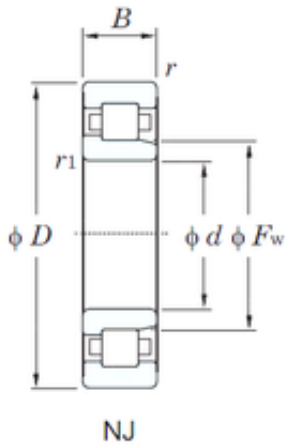

ALL TYPES BEARINGS BUSINESS CO.,LTD.

160 mm x 290 mm x 80 mm KOYO NJ2232R
cylindrical roller bearings

Bearing No. NJ2232R

Size	160x290x80 mm
Bore Diameter	160 mm
Outer Diameter	290 mm
Width	80 mm
d	160 mm
Fw	193 mm
D	290 mm
B	80 mm
C	80 mm
r min.	3 mm
r1 min.	3 mm
Weight	23.6 Kg
Basic dynamic load rating (C)	809 kN
Basic static load rating (C0)	1190 kN
(Grease) Lubrication Speed	1800 r/min
Bearing No.	NJ2232R
r(min)	3
r1(min)	3
Cr	1010
C0r	1190
Cu	141
Grease lub.	1800
Oil lub.	2400
Ew	-
d1	-

NJ2232R Bearing 2D drawings and 3D CAD models

ALL TYPES BEARINGS BUSINESS CO.,LTD.

B1	-
B2	-
da(min)	-
db(min)	173
db(max)	192
dc(min)	-
dd(min)	-
Da(max)	277
Db(max)	-
Db(min)	-
ra(max)	2.5
rb(max)	2.5
(Refer.)Mass(kg)	24.2