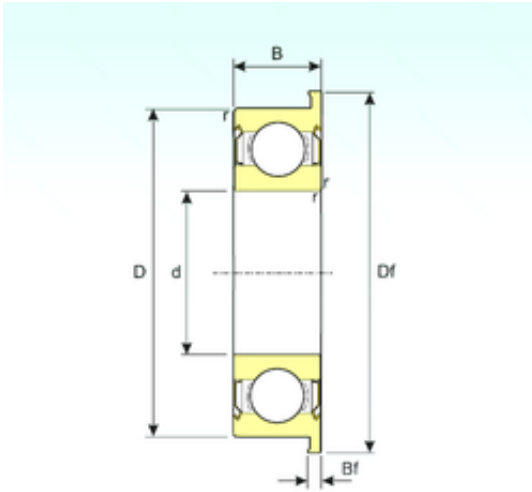

ALL TYPES BEARINGS BUSINESS CO.,LTD.

15 mm x 24 mm x 5 mm ISB F6802ZZ deep groove ball bearings

Bearing No. F6802ZZ

Size	15x24x5 mm
Bore Diameter	15 mm
Outer Diameter	24 mm
Width	5 mm
d	15 mm
D	24 mm
B	5 mm
C	5 mm
Bf	1,1 mm
Df	26 mm
r min.	0,3 mm
Basic dynamic load rating (C)	2,06 kN

F6802ZZ Bearing 2D drawings and 3D CAD models