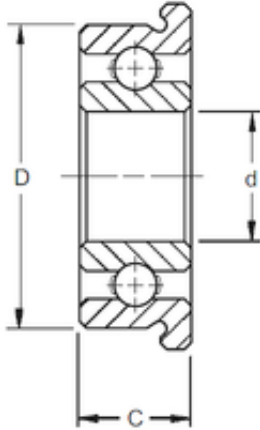

ALL TYPES BEARINGS BUSINESS CO.,LTD.

15 mm x 24 mm x 5 mm ZEN F61802 deep groove ball bearings

Bearing No. F61802

Size	15x24x5 mm
Bore Diameter	15 mm
Outer Diameter	24 mm
Width	5 mm
d	15 mm
D	24 mm
B	5 mm
C	5 mm
Basic dynamic load rating (C)	2,073 kN
Basic static load rating (C0)	1,253 kN
(Grease) Lubrication Speed	28000 r/min

F61802 Bearing 2D drawings and 3D CAD models