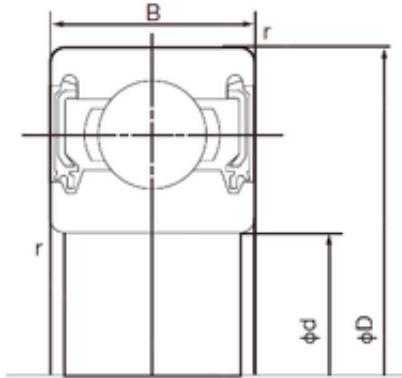

# ALL TYPES BEARINGS BUSINESS CO.,LTD.

15 mm x 24 mm x 5 mm NACHI 6802-2NKE  
deep groove ball bearings

Bearing No. 6802-2NKE

Size	15x24x5 mm
Bore Diameter	15 mm
Outer Diameter	24 mm
Width	5 mm
d	15 mm
D	24 mm
B	5 mm
C	5 mm
r min.	0.3 mm
da min.	17 mm
Da max.	22 mm
ra max.	0.3 mm
Weight	0.007 Kg
Basic dynamic load rating (C)	2,08 kN
Basic static load rating (C0)	1,26 kN

6802-2NKE Bearing 2D drawings and 3D CAD models