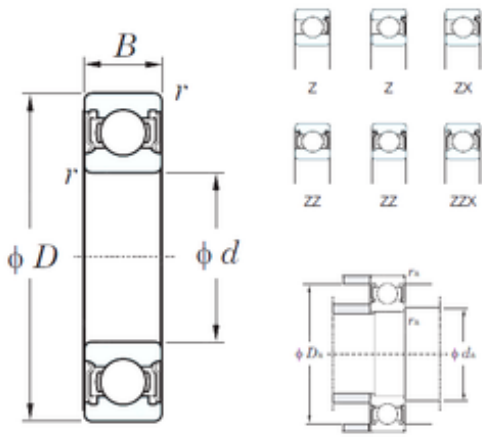

# ALL TYPES BEARINGS BUSINESS CO.,LTD.

15 mm x 24 mm x 5 mm KOYO 6802Z deep groove ball bearings

Bearing No. 6802Z

Size	15x24x5 mm
Bore Diameter	15 mm
Outer Diameter	24 mm
Width	5 mm
d	15 mm
D	24 mm
B	5 mm
C	5 mm
r min.	0,3 mm
da min.	17 mm
da max	17 mm
Da max.	22 mm
ra max.	0,3 mm
Weight	0,007 Kg
Basic dynamic load rating (C)	2,1 kN
Basic static load rating (C0)	1,25 kN
(Grease) Lubrication Speed	28000 r/min
(Oil) Lubrication Speed	33000 r/min

6802Z Bearing 2D drawings and 3D CAD models