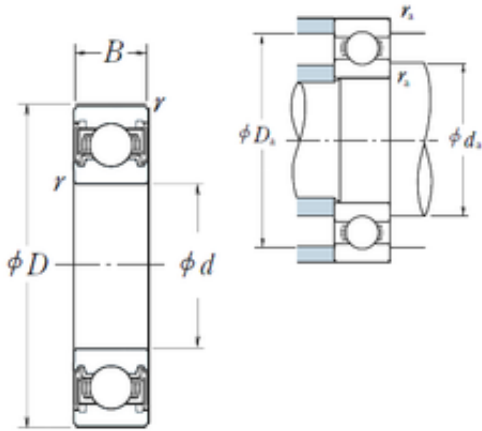

## 15 mm x 24 mm x 5 mm NSK 6802VV deep groove ball bearings

Bearing No. 6802VV

6802VV Bearing 2D drawings and 3D CAD models

Size	15x24x5 mm
Bore Diameter	15 mm
Outer Diameter	24 mm
Width	5 mm
d	15 mm
D	24 mm
B	5 mm
C	5 mm
r min.	0,3 mm
da min.	17 mm
da max	17 mm
Da max.	22 mm
ra max.	0,3 mm
Weight	0,007 Kg
Basic dynamic load rating (C)	2,07 kN
Basic static load rating (C0)	1,26 kN
(Grease) Lubrication Speed	28 000 r/min
Category	Single Row Ball Bearings
Inventory	747.0
Manufacturer Name	NSK
Minimum Buy Quantity	N/A
Weight / Kilogram	0.007
EAN	0029176029752
Product Group	B00308
Enclosure	2 Seals

## ALL TYPES BEARINGS BUSINESS CO.,LTD.

Precision Class	ABEC 1   ISO P0
Maximum Capacity / Filling Slot	No
Rolling Element	Ball Bearing
Snap Ring	No
Internal Special Features	No
Cage Material	Steel
Enclosure Type	Non-Contact Seal
Internal Clearance	C0-Medium
Inch - Metric	Metric
Long Description	15MM Bore; 24MM Outside Diameter; 5MM Outer Race Diameter; 2 Seals; Ball Bearing; ABEC 1   ISO P0; No Filling Slot; No Snap Ring; No Internal Special Features
Category	Single Row Ball Bearing
UNSPSC	31171504
Harmonized Tariff Code	8482.10.50.68
Noun	Bearing
Keyword String	Ball
Manufacturer URL	<a href="http://www.nskamericas.com">http://www.nskamericas.com</a>
Manufacturer Item Number	6802VV
Weight / LBS	0.007
Bore	0.591 Inch   15 Millimeter
Outer Race Width	0.197 Inch   5 Millimeter
Outside Diameter	0.945 Inch   24 Millimeter
bore diameter:	15 mm
dynamic load capacity:	465 lbs
outside diameter:	24 mm
static load capacity:	283 lbs
overall width:	5 mm
bearing material:	Steel