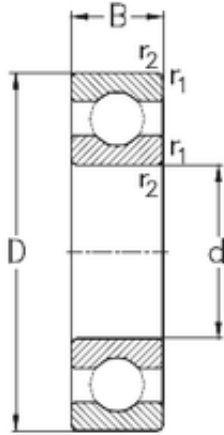

ALL TYPES BEARINGS BUSINESS CO.,LTD.

15 mm x 24 mm x 5 mm NKE 61802 deep groove ball bearings

Bearing No. 61802

Size	15x24x5 mm
Bore Diameter	15 mm
Outer Diameter	24 mm
Width	5 mm
d	15 mm
D	24 mm
B	5 mm
C	5 mm
r1 min.	0,3 mm
r2 min.	0,3 mm
Weight	0,007 Kg
Basic dynamic load rating (C)	2 kN
Basic static load rating (C0)	1,3 kN

61802 Bearing 2D drawings and 3D CAD models