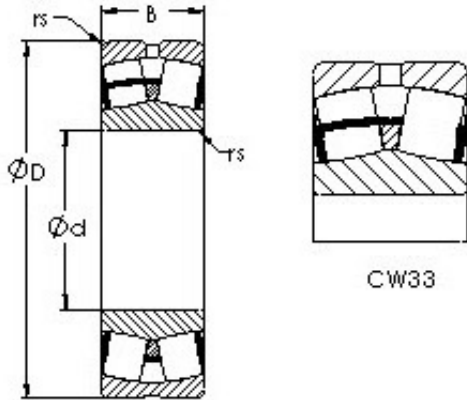

ALL TYPES BEARINGS BUSINESS CO.,LTD.

AST 22230CW33 spherical roller bearings

Bearing No. 22230CW33

Size	150x270x73 mm
Bore Diameter	150 mm
Outer Diameter	270 mm
Width	73 mm
Bearing Type	straight bore, lube groove and holes
Bore Dia (d)	150.0000
Outer Dia (D)	270.0000
Width (B)	73.0000
Radius (min) (rs)	3.000
Dynamic Load Rating (Cr)	880,000
Static Load Rating (Cor)	1,300,000
Max Speed (Grease) (X000 RPM)	1
Max Speed (Oil) (X1000 RPM)	2
Weight (g)	18,590.00
Material	52100 Chrome steel, or equivalent

22230CW33 Bearing 2D drawings and 3D CAD models