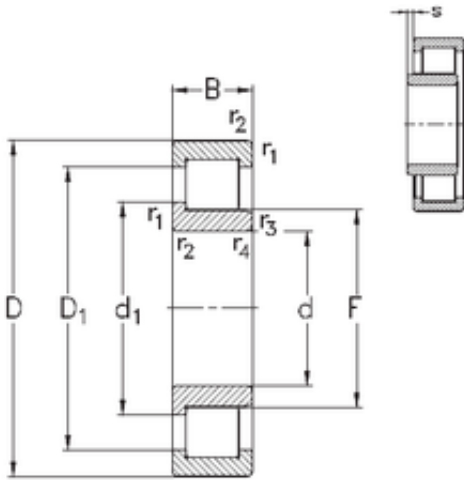

## 150 mm x 270 mm x 73 mm NKE NJ2230-E-MA6 cylindrical roller bearings

Bearing No. NJ2230-E-MA6

Size	150x270x73 mm
Bore Diameter	150 mm
Outer Diameter	270 mm
Width	73 mm
d	150 mm
F	182 mm
D	270 mm
B	73 mm
C	73 mm
r1 min.	3 mm
r2 min.	3 mm
r3 min.	3 mm
r4 min.	3 mm
S	7,5 mm
Weight	19,5 Kg
Basic dynamic load rating (C)	738 kN
Basic static load rating (C0)	985 kN

NJ2230-E-MA6 Bearing 2D drawings and 3D CAD models