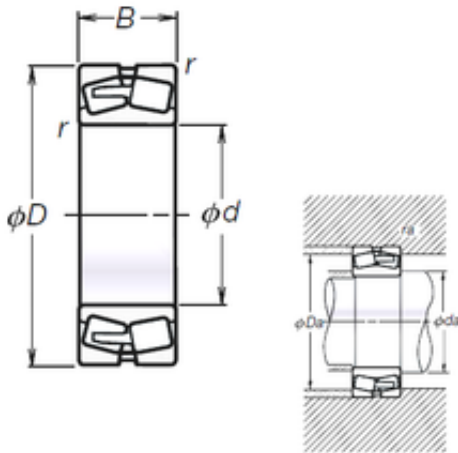

# ALL TYPES BEARINGS BUSINESS CO.,LTD.

150 mm x 270 mm x 73 mm NSK  
TL22230CDE4 spherical roller bearings

Bearing No. TL22230CDE4

Size	150x270x73 mm
Bore Diameter	150 mm
Outer Diameter	270 mm
Width	73 mm
d	150 mm
D	270 mm
B	73 mm
C	73 mm
r min.	3 mm
da min.	164 mm
da max	179 mm
Da min	256 mm
Da max.	236 mm
ra max.	2,5 mm
Weight	18,4 Kg
Basic dynamic load rating (C)	765 kN
Basic static load rating (C0)	1120 kN
(Grease) Lubrication Speed	1 300 r/min
(Oil) Lubrication Speed	1 600 r/min
Calculation factor (e)	0,26
Calculation factor (Y0)	2,5
Calculation factor (Y2)	3,9

TL22230CDE4 Bearing 2D drawings and 3D CAD models