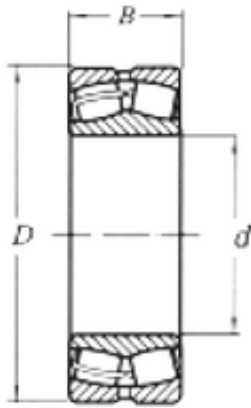

ALL TYPES BEARINGS BUSINESS CO.,LTD.

150 mm x 270 mm x 73 mm Loyal 22230CW33 spherical roller bearings

Bearing No. 22230CW33

Size	150x270x73 mm
Bore Diameter	150 mm
Outer Diameter	270 mm
Width	73 mm
d	150 mm
D	270 mm
B	73 mm
C	73 mm

22230CW33 Bearing 2D drawings and 3D CAD models