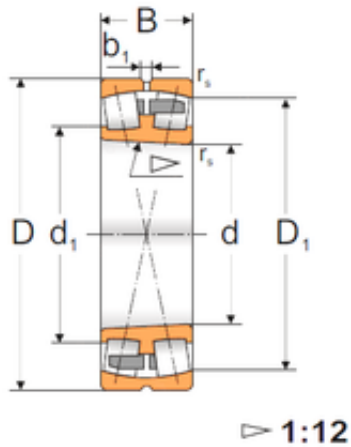

ALL TYPES BEARINGS BUSINESS CO.,LTD.

150 mm x 270 mm x 73 mm Loyal 22230 ACKMW33 spherical roller bearings

Bearing No. 22230 ACKMW33

Size	150x270x73 mm
Bore Diameter	150 mm
Outer Diameter	270 mm
Width	73 mm
d	150 mm
D	270 mm
B	73 mm
C	73 mm
b1	14 mm
d1	186 mm
r5 min.	3 mm
D1	236,3 mm
Weight	17,5 Kg
Basic dynamic load rating (C)	730 kN
Basic static load rating (C0)	1040 kN
(Grease) Lubrication Speed	1500 r/min
(Oil) Lubrication Speed	1900 r/min
Calculation factor (e)	0,29
Calculation factor (Y0)	2,3
Calculation factor (Y1)	2,35

22230 ACKMW33 Bearing 2D drawings and 3D CAD models