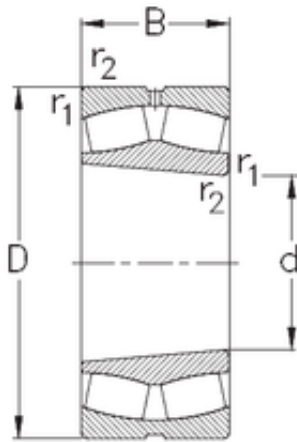

ALL TYPES BEARINGS BUSINESS CO.,LTD.

150 mm x 270 mm x 73 mm NKE 22230-E-K-W33 spherical roller bearings

Bearing No. 22230-E-K-W33

Size	150x270x73 mm
Bore Diameter	150 mm
Outer Diameter	270 mm
Width	73 mm
d	150 mm
D	270 mm
B	73 mm
C	73 mm
r1 min.	3 mm
r2 min.	3 mm
Weight	17,5 Kg
Basic dynamic load rating (C)	863 kN
Basic static load rating (C0)	1260 kN
Limiting speed	3000 r/min
Calculation factor (e)	0,25
Calculation factor (Y0)	2,5
Calculation factor (Y1)	2,7

22230-E-K-W33 Bearing 2D drawings and 3D CAD models